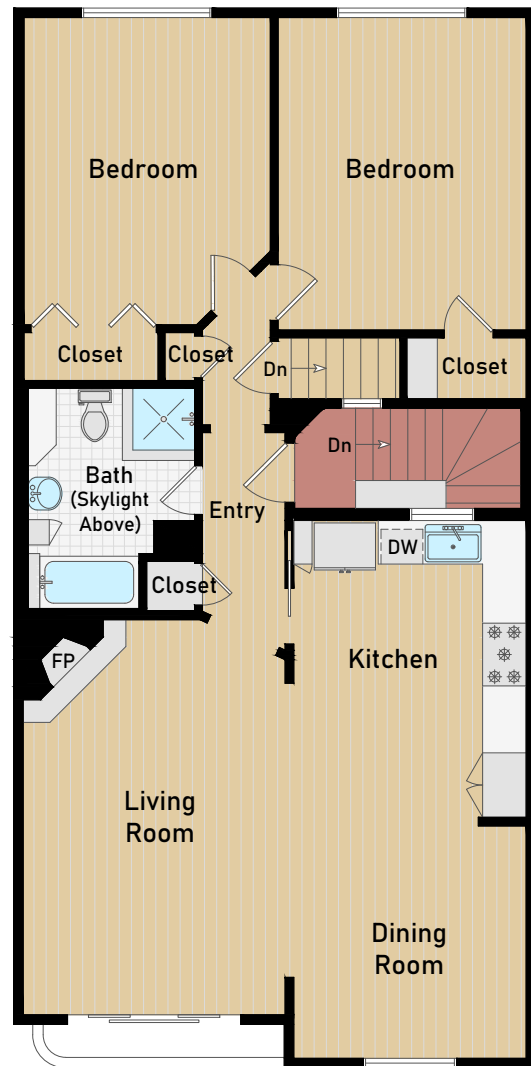

# 350 Ewing Terrace

San Francisco, CA

Lower Level

Main Level